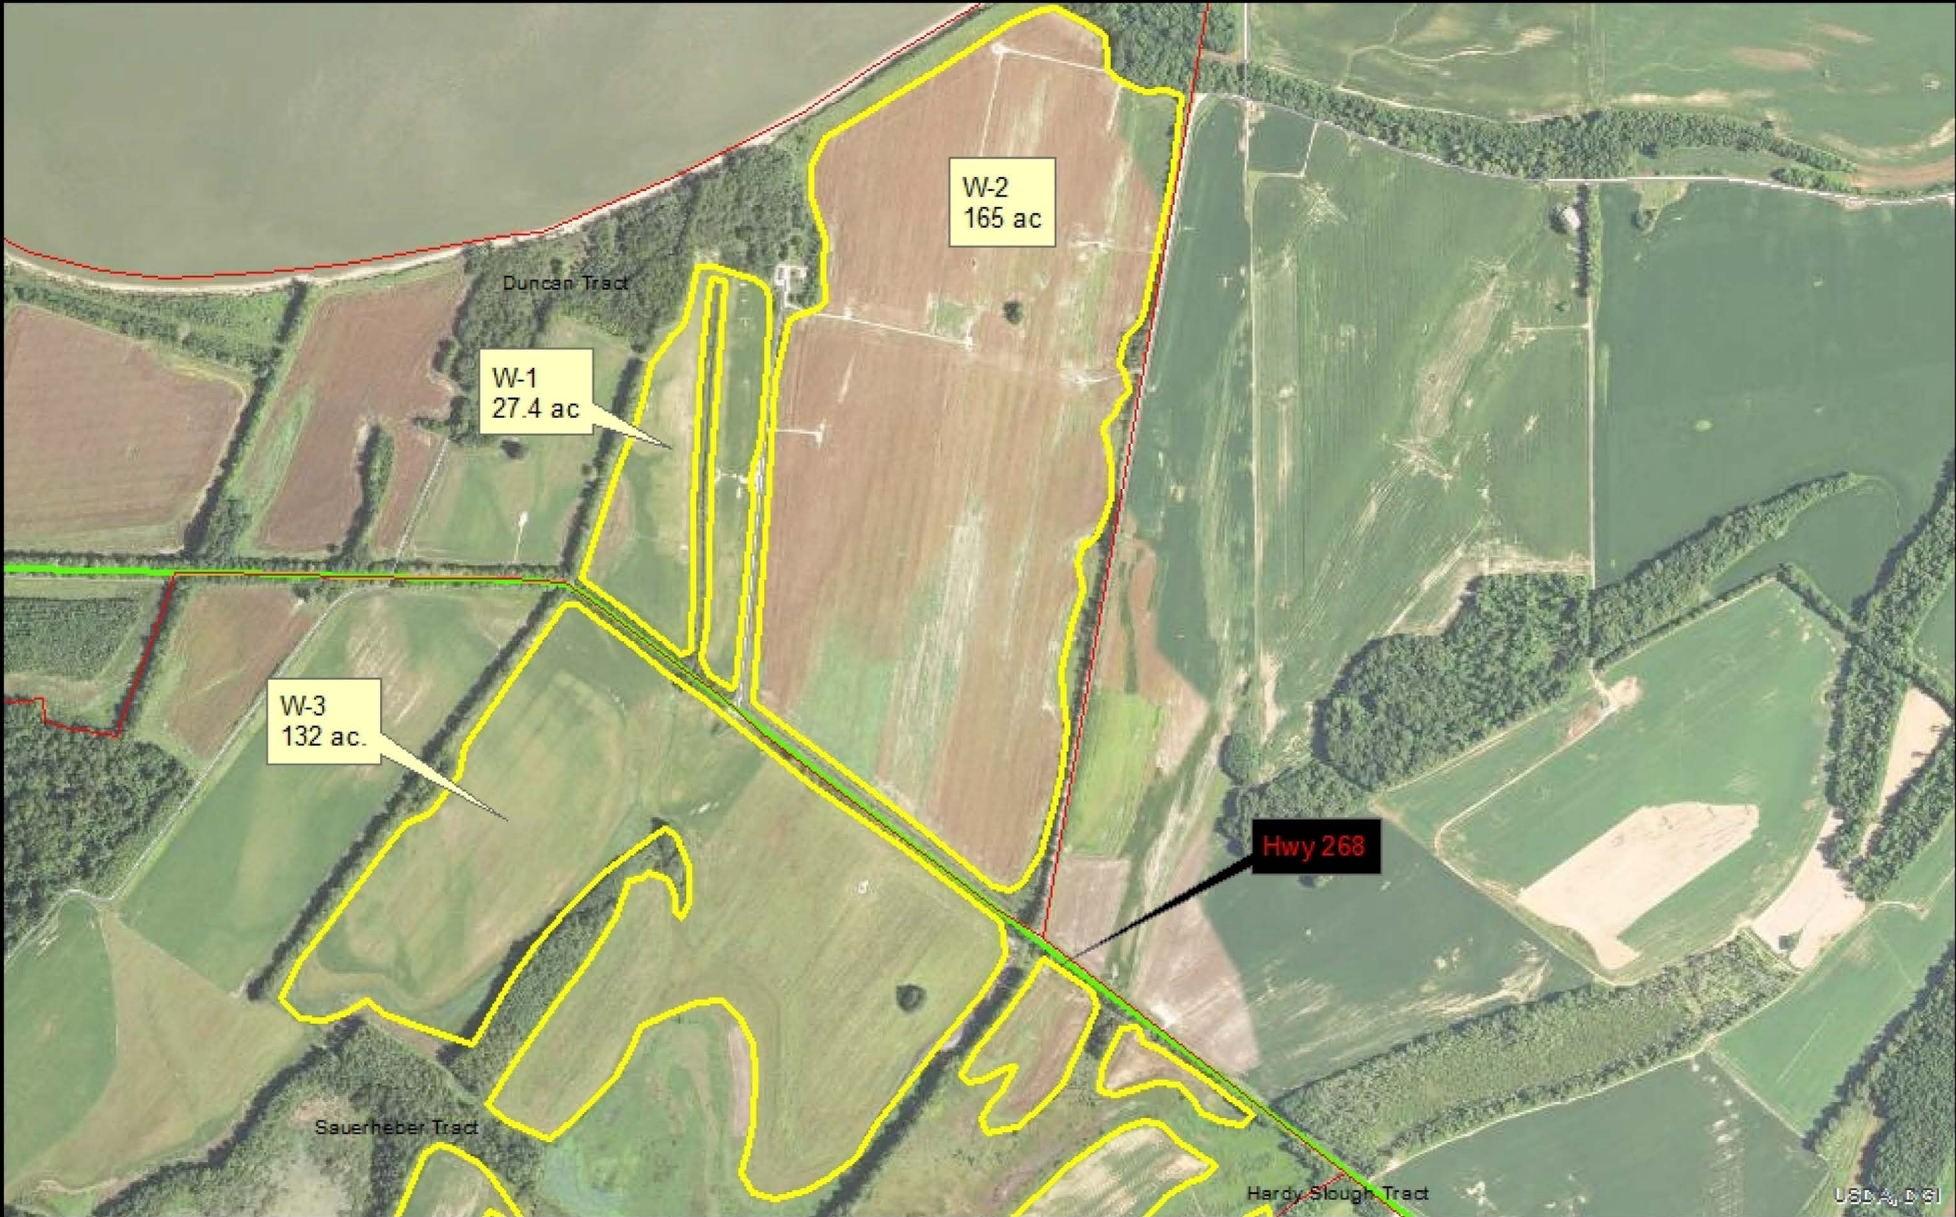

# Sloughs WMA Wood Tract

0 0.1 0.2 0.3 0.4 Miles  
1:12,421

KDFWR

2022-2026 Farm Contract Map

USDA, DSI