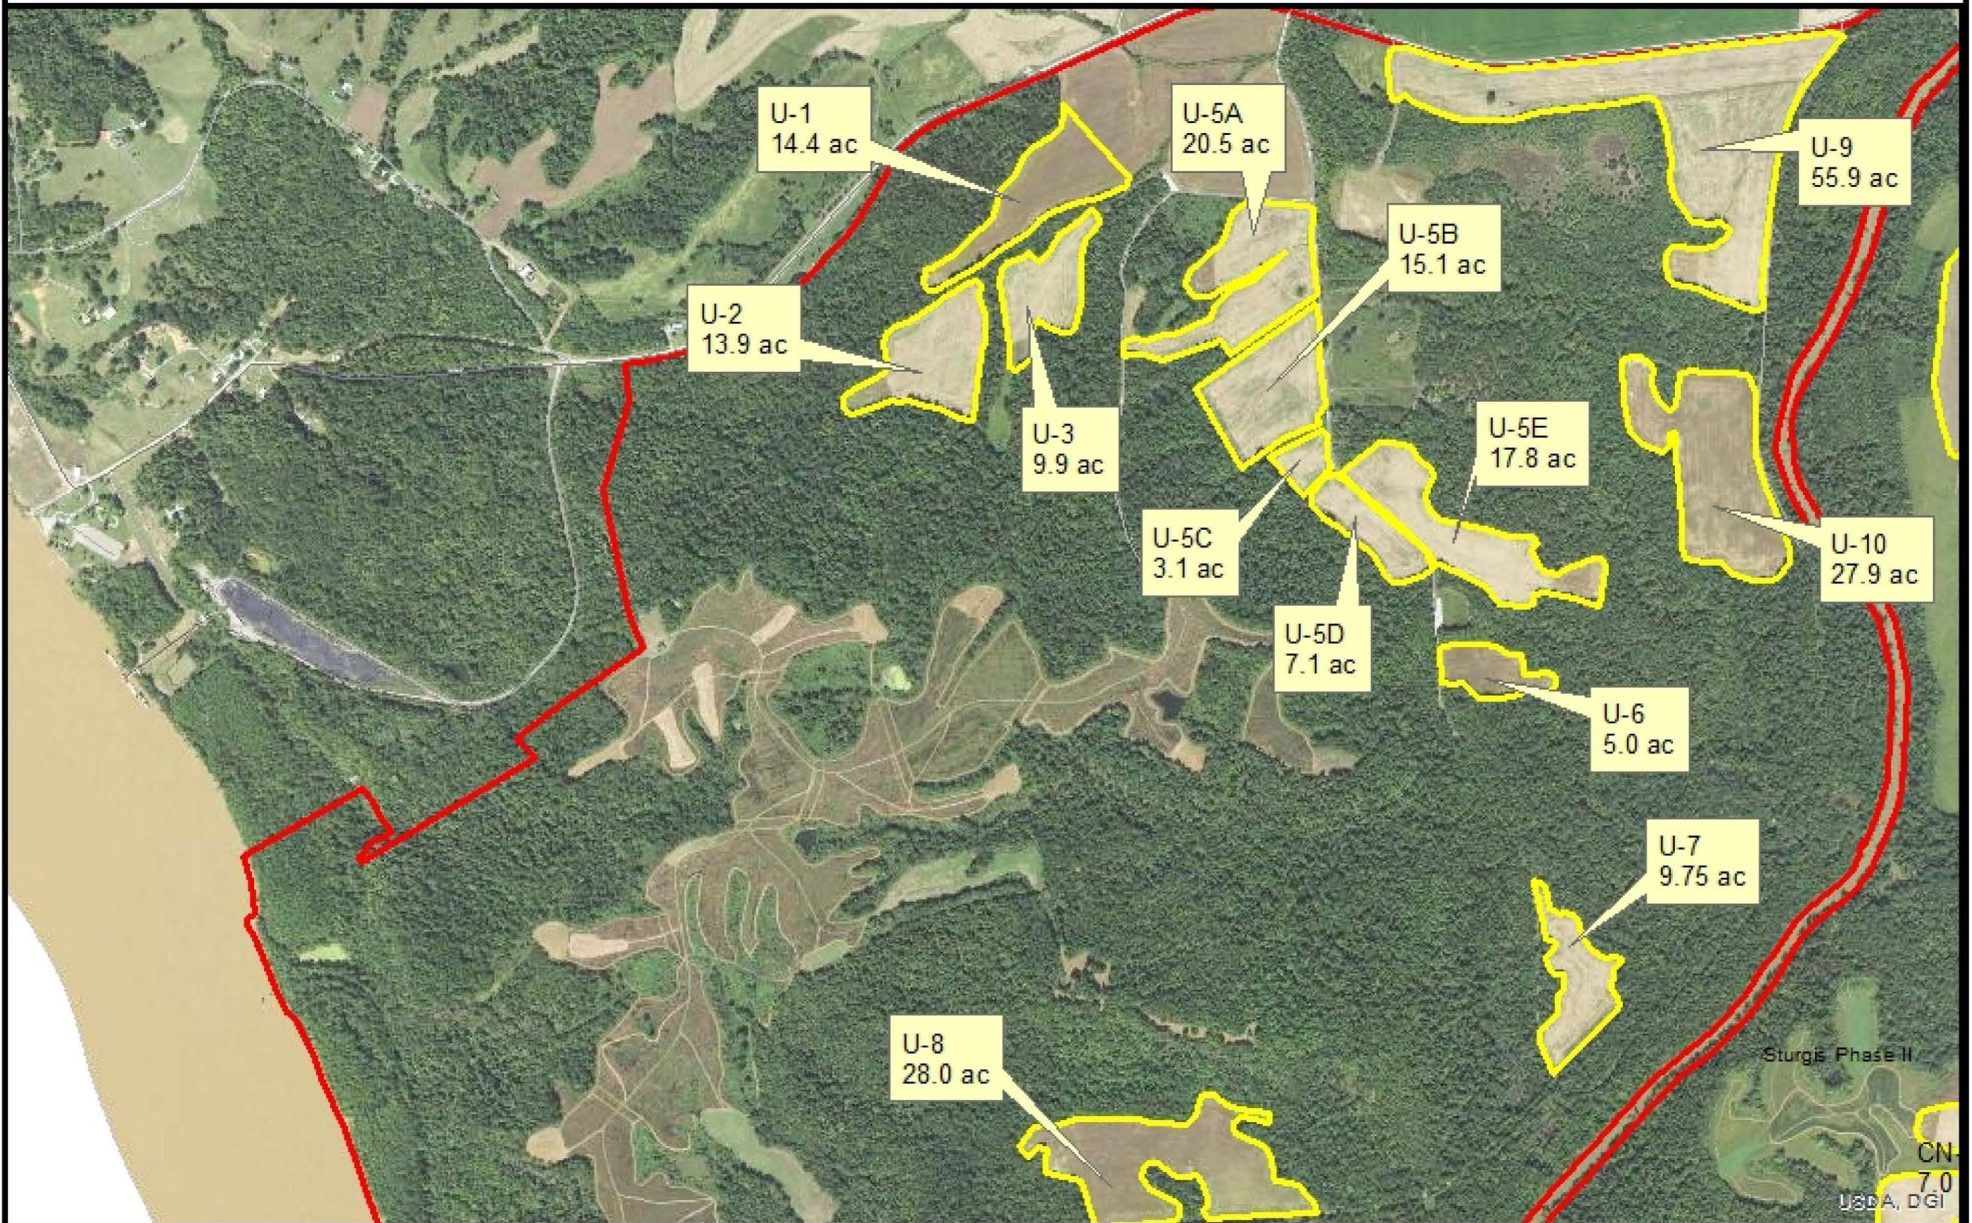

Big Rivers WMA Union County Tract

0 0.15 0.3 0.45 0.6 Miles

1:17,740

KDFWR

Big Rivers Farm Contract 2022-2026