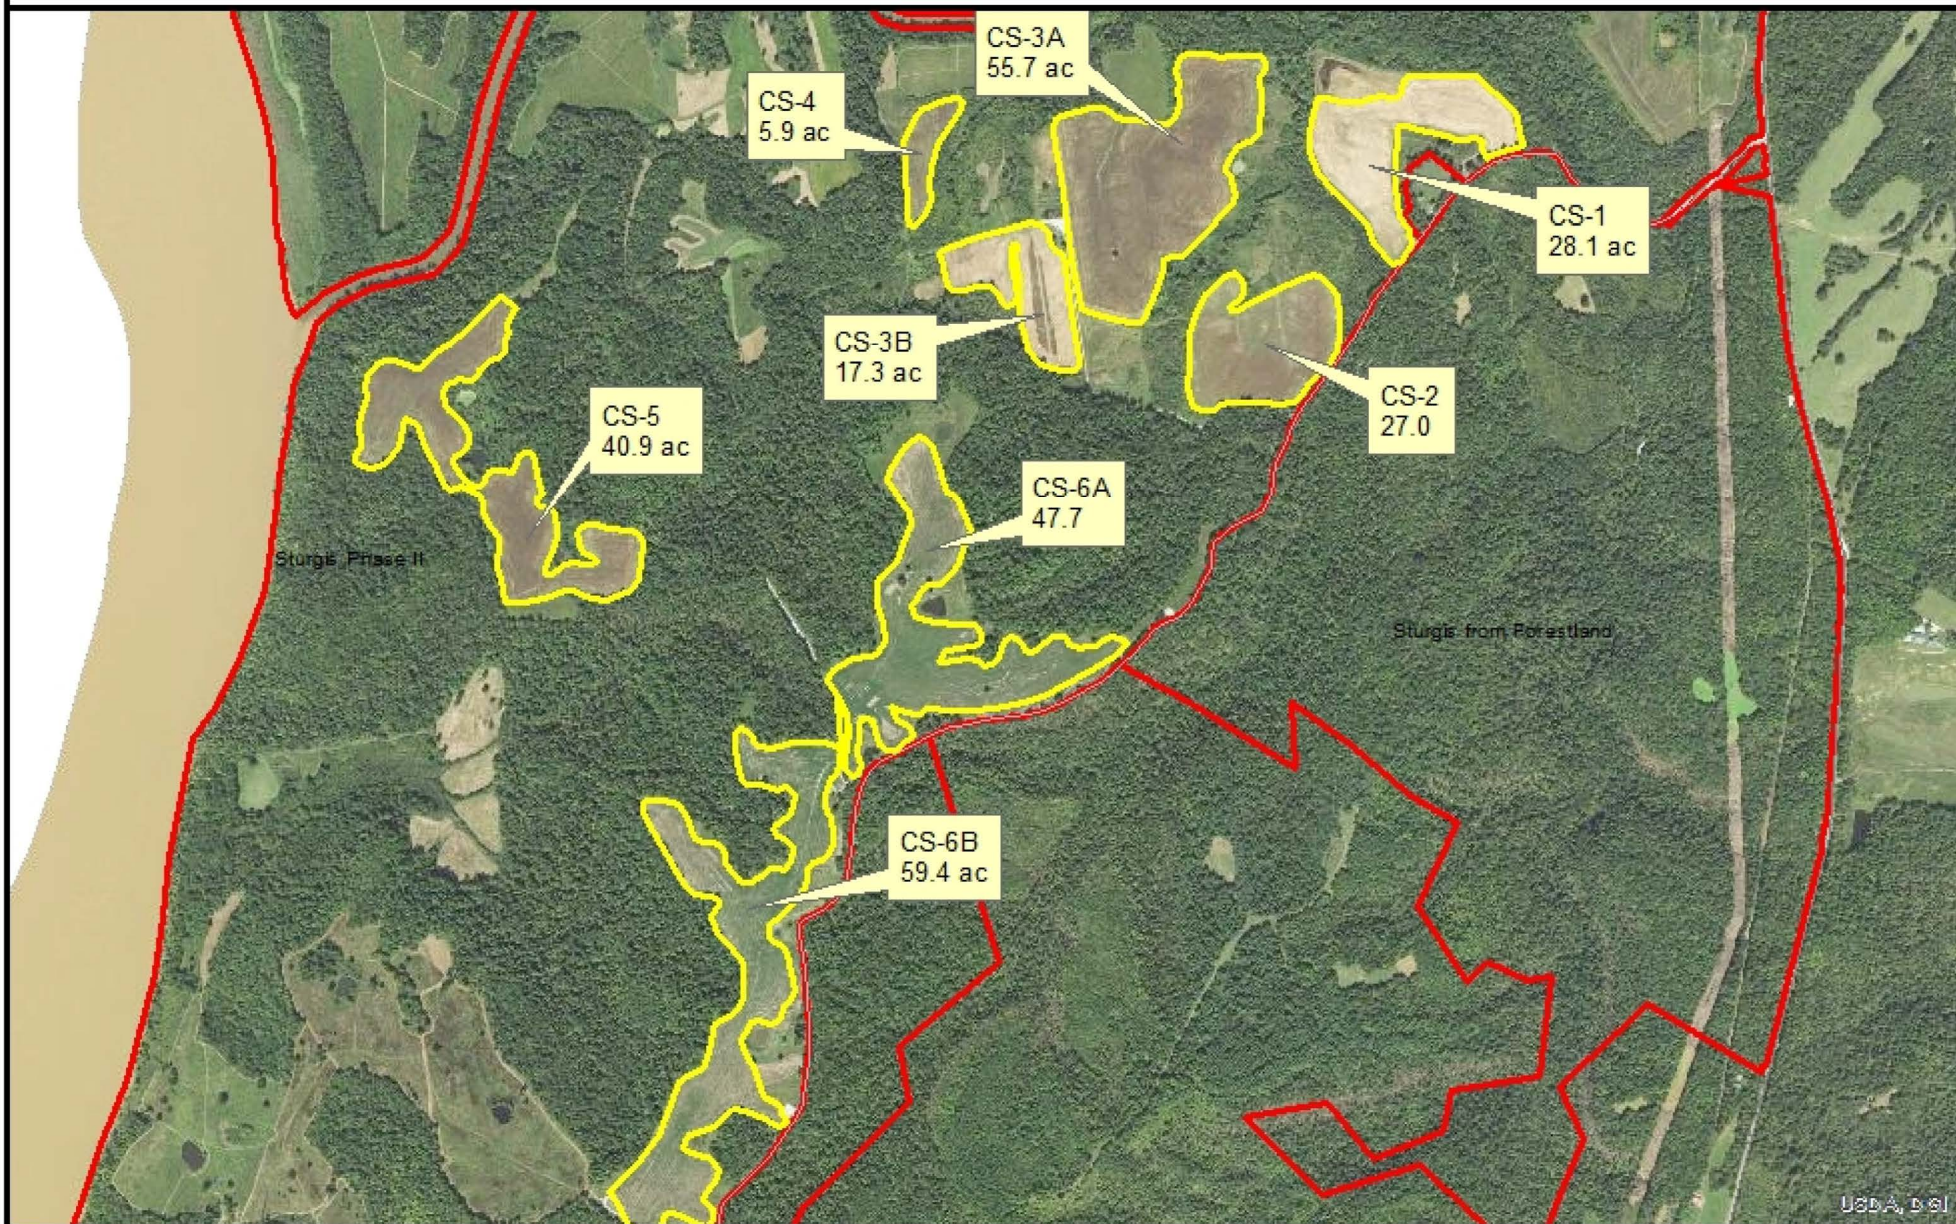

Big Rivers WMA Crittenden South Tract

0 0.15 0.3 0.45 0.6 Miles

1:19,711

KDFWR

Big Rivers Farm Contract 2022-2026