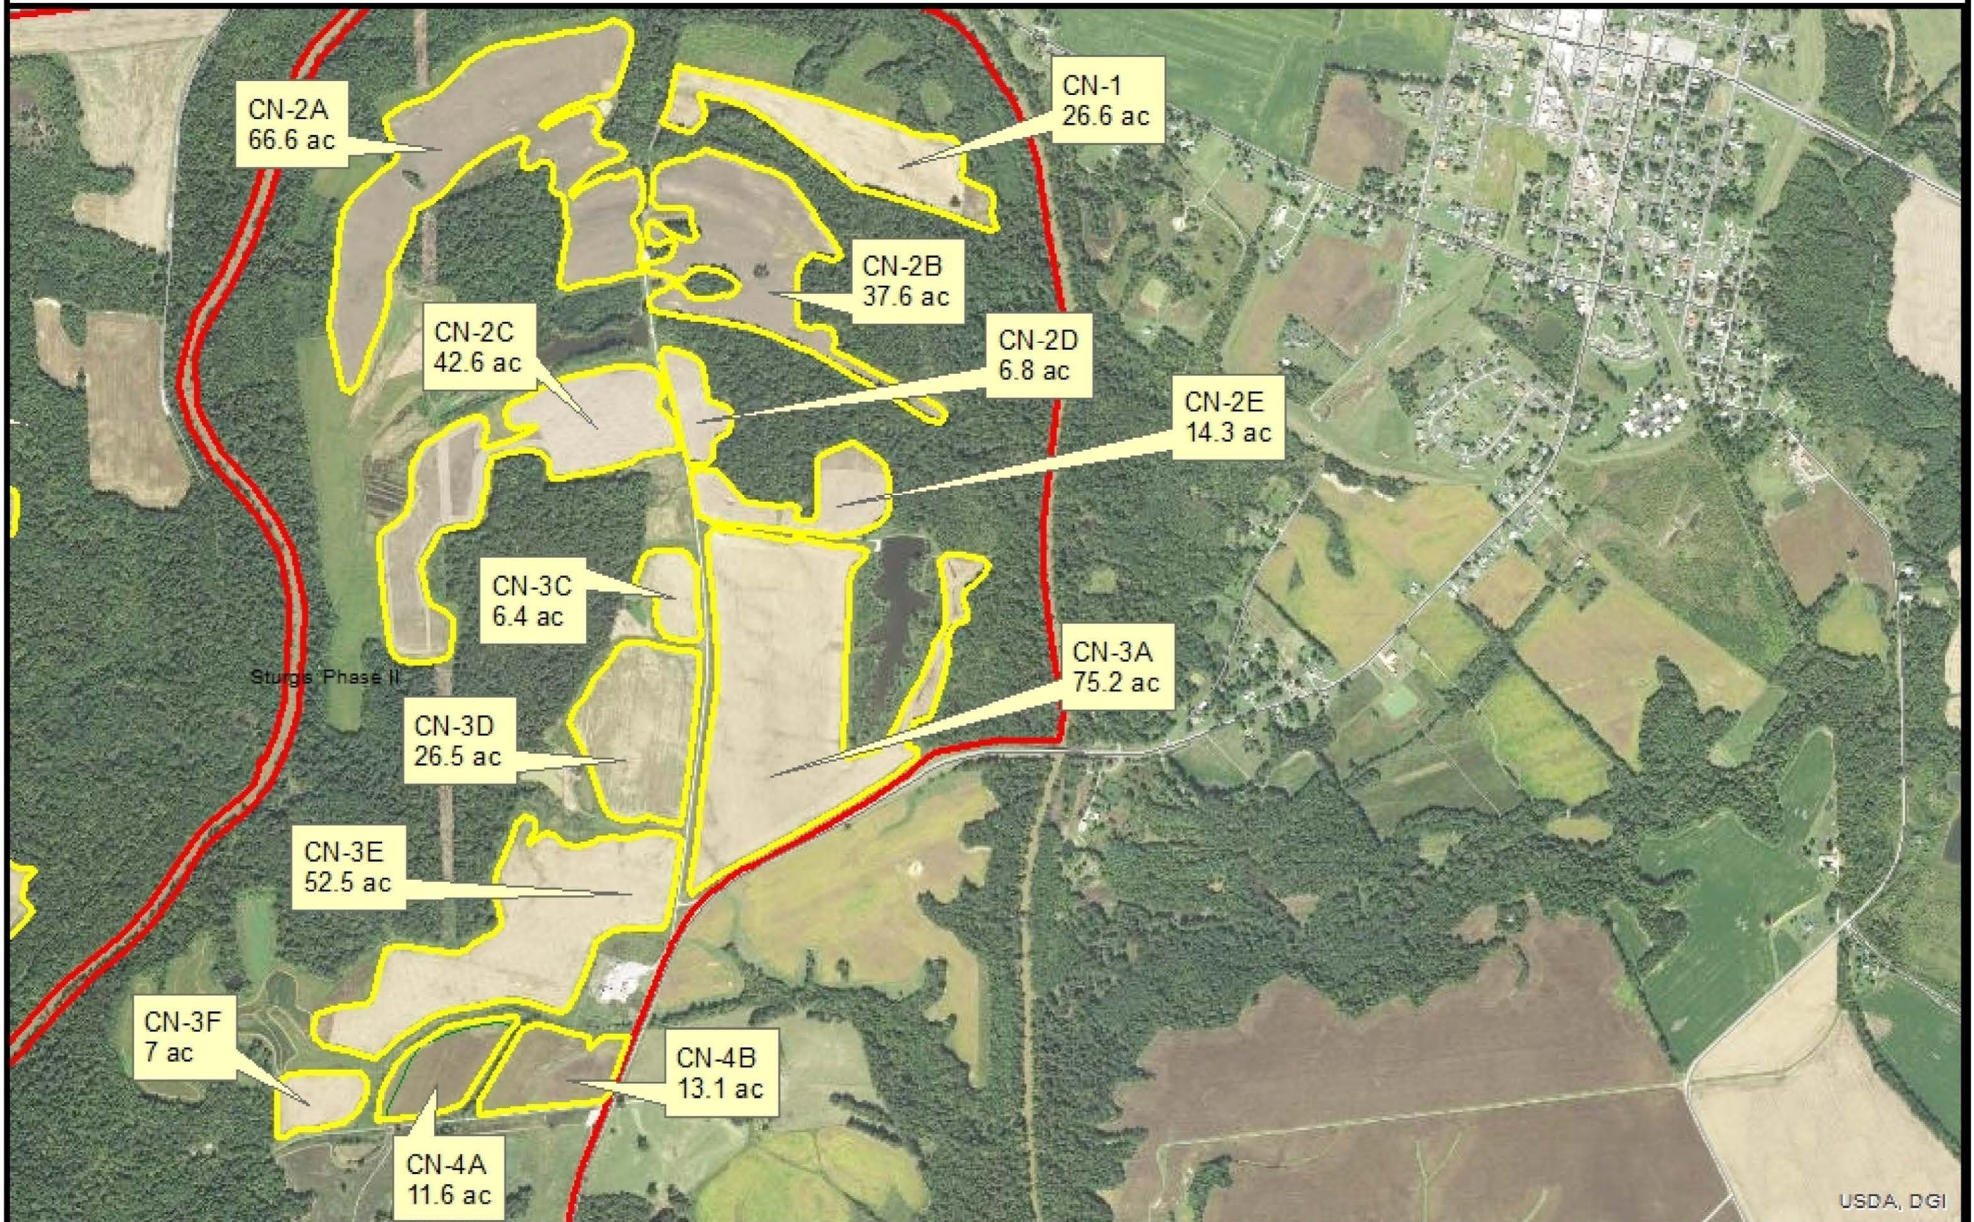

Big Rivers WMA Crittenden North Tract

USDA, DGI

0 0.15 0.3 0.45 0.6 Miles

1:18,725

KDFWR

Big Rivers Farm Contract 2022-2026