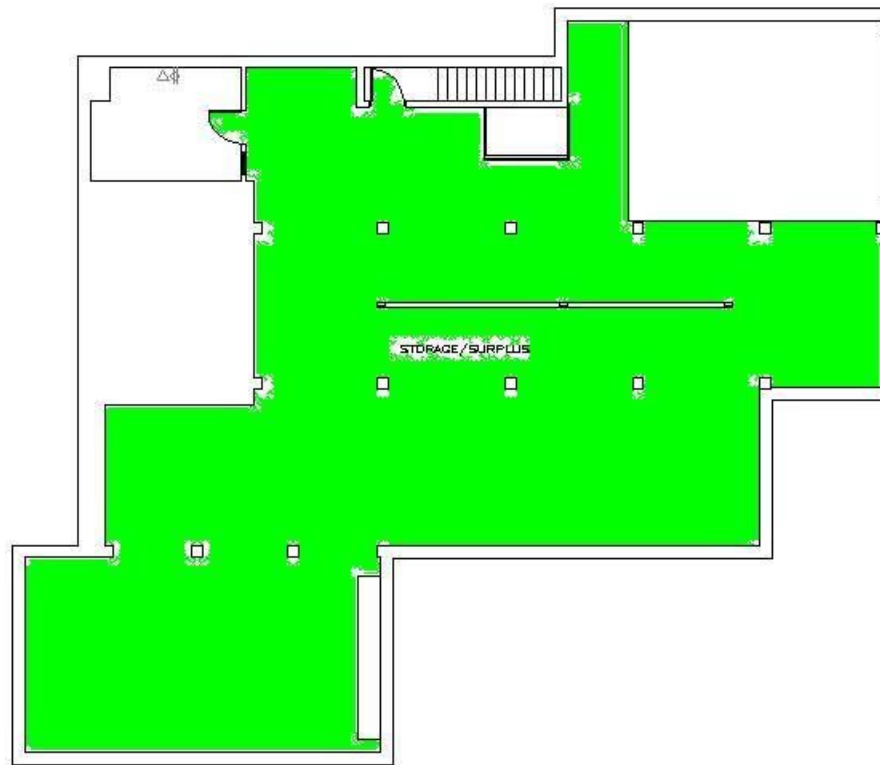

601 East Main

Fire Evacuation Plan Charts

601—Basement Evacuation

LOWER LEVEL

601—1st Floor Evacuation

601--Tornado Sheltering

LOWER LEVEL

601 Rally Point