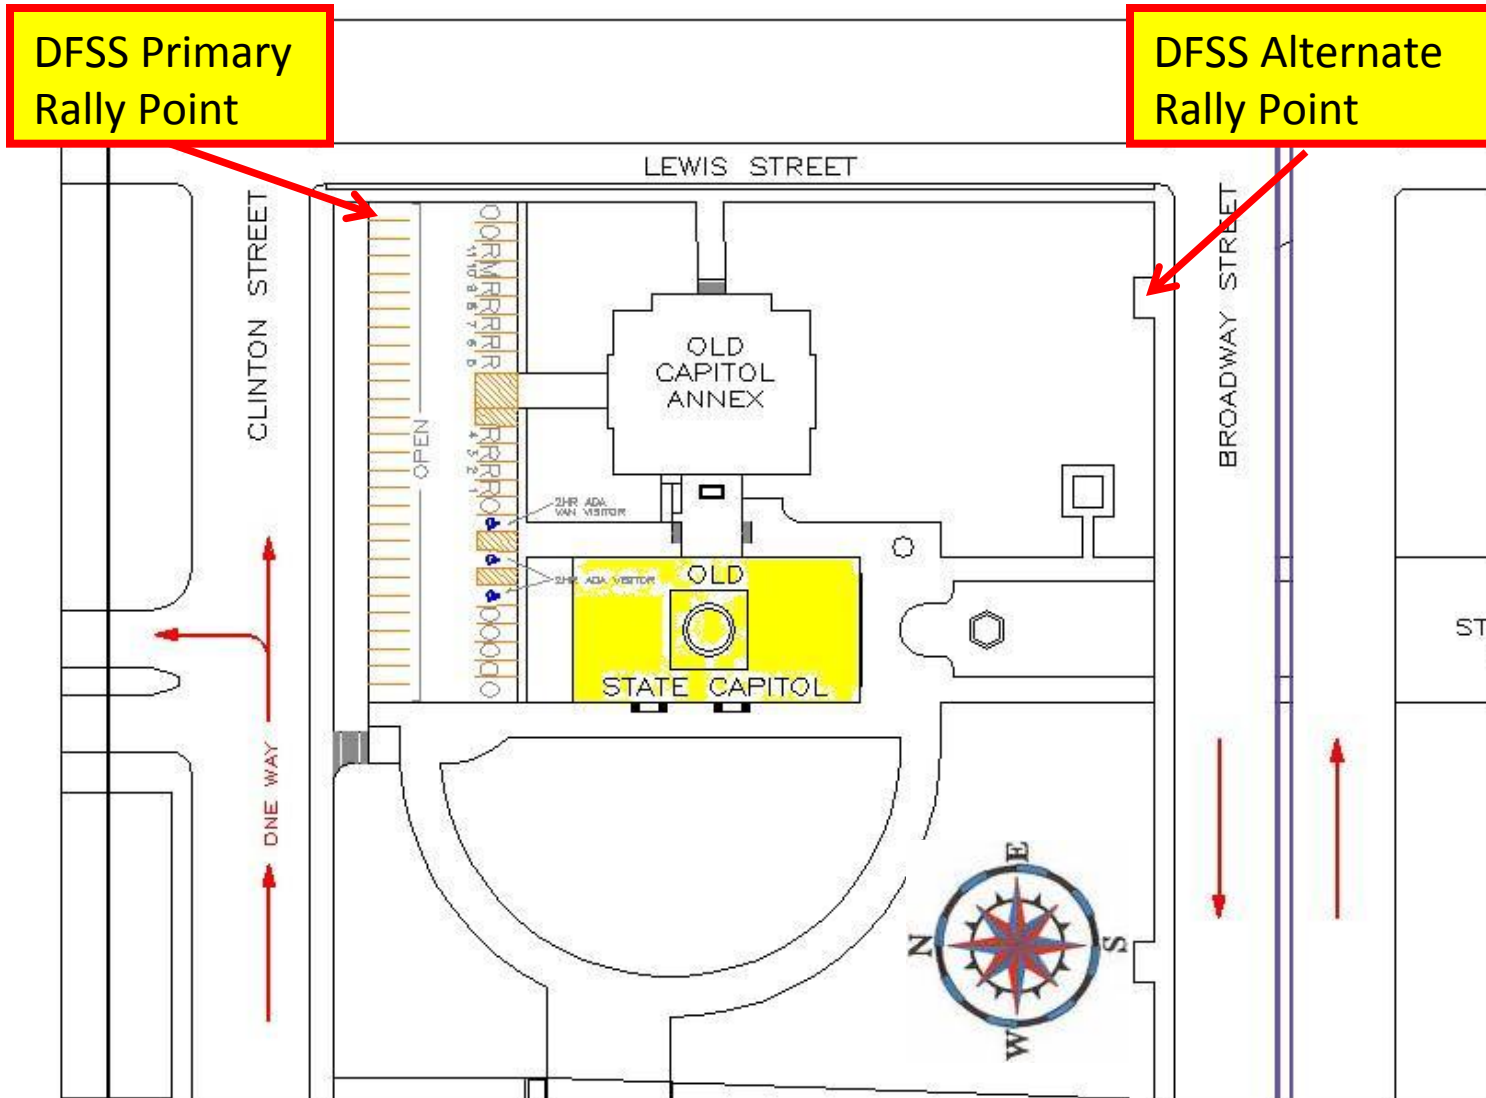

Old Capital

Fire Evacuation Plan Charts

OACAP--Fire Evacuation Plan

OLD CAPITOL BUILDING
First Floor

OLD CAPITOL BUILDING
Second Floor

OACAP--Rally Points

OACAP--Tornado Sheltering

Relocate to Old Capital Annex basement. If you can not: shelter on the lowest floor possible, near the center of the building