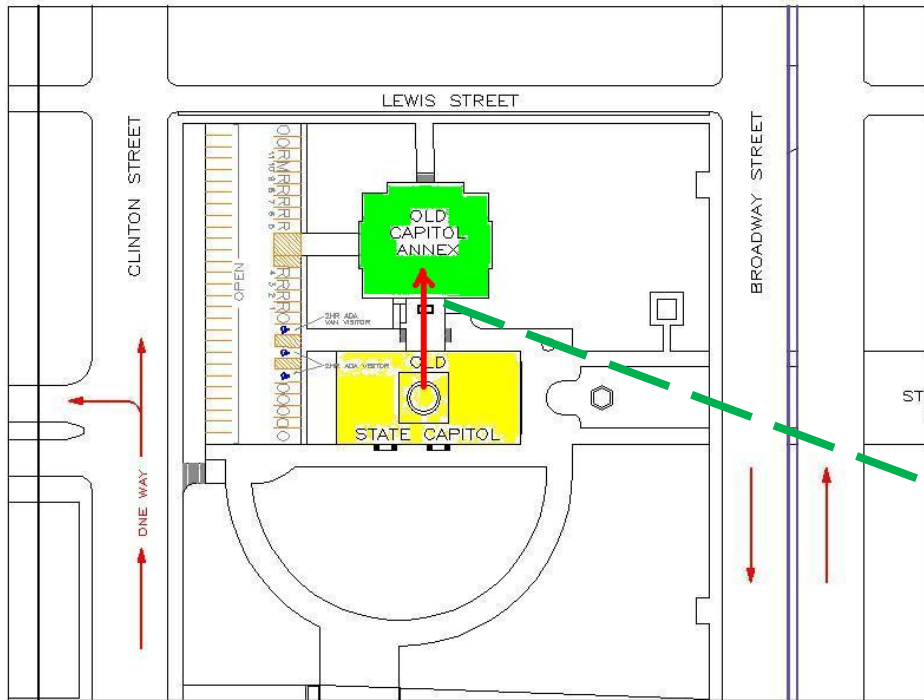

Old Capital

Fire Evacuation Plan Charts

OACAP--Fire Evacuation Plan

OLD CAPITOL BUILDING
First Floor

OLD CAPITOL BUILDING
Second Floor

OACAP--Rally Points

OACAP--Tornado Sheltering

Relocate to Old Capital Annex basement. If you can not: shelter on the lowest floor possible, near the center of the building