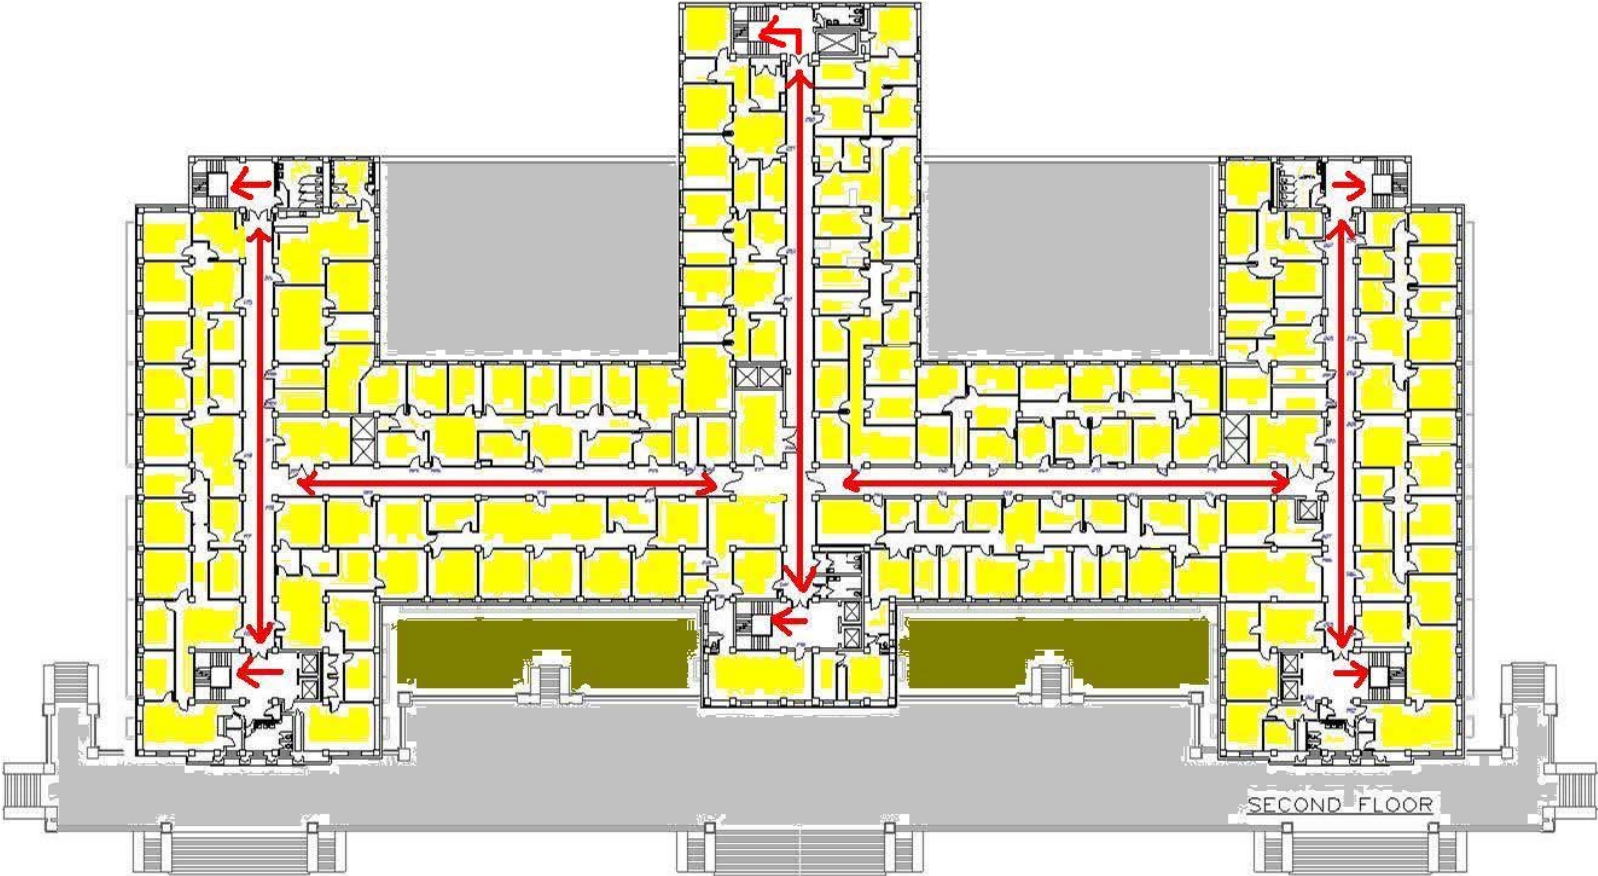

CAPITOL ANNEX

FIRE EVACUATION CHARTS

Capitol Annex—Basement Evacuation

Capitol Annex—1st Floor Evacuation

Capitol Annex—2nd Floor Evacuation

Capitol Annex—3rd Floor Evacuation

THIRD FLOOR

Capitol Annex—4th Floor Evacuation

FOURTH FLOOR

Capital Annex—Tornado Sheltering

DFSS Employee preferred sheltering area is at DMS Office in the basement.

If you can not relocate, any interior hall on any floor will suffice! Stay away from doors and windows.

BASEMENT

Capitol Complex Fire Evacuation

Capitol: DFSS Employee
Rally Point

Alternate: DFSS
Employee Rally Point

Capitol Annex: DFSS
Employee Rally Point