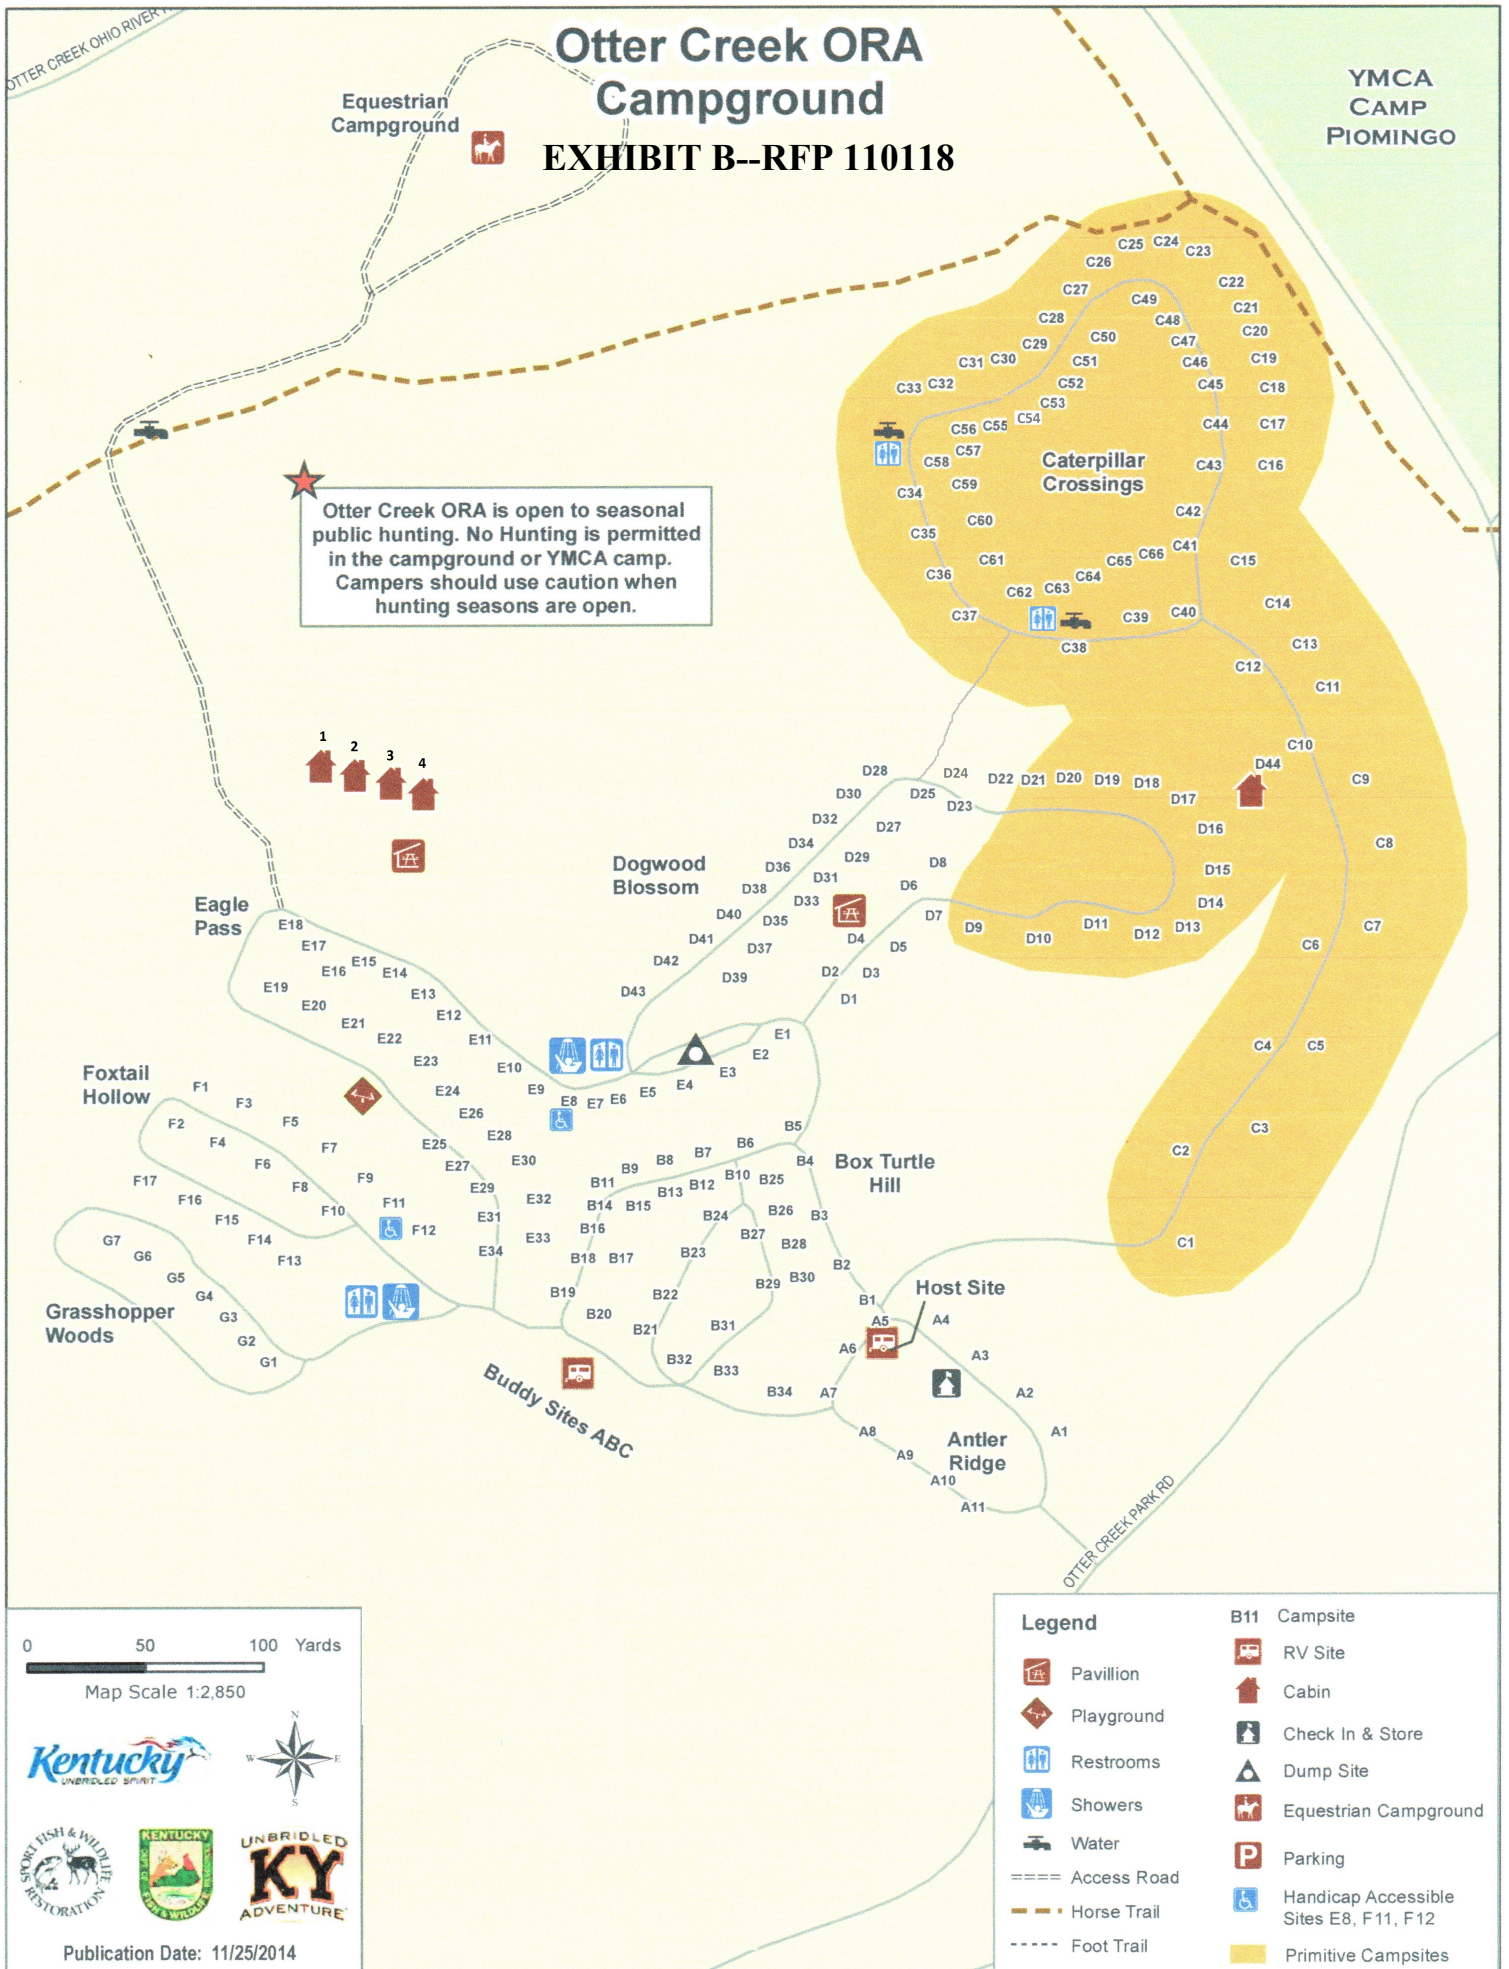

# Otter Creek ORA Campground

## EXHIBIT B--RFP 110118

YMCA  
CAMP  
PIOMINGO

Equestrian  
Campground

★  
Otter Creek ORA is open to seasonal public hunting. No Hunting is permitted in the campground or YMCA camp. Campers should use caution when hunting seasons are open.

0 50 100 Yards

Map Scale 1:2,850

Publication Date: 11/25/2014

### Legend

- |  |             |  |  |
|--|-------------|--|--|
|  | Pavillion   |  | B11 Campsite                           |
|  | Playground  |  | RV Site                                |
|  | Restrooms   |  | Cabin                                  |
|  | Showers     |  | Check In & Store                       |
|  | Water       |  | Dump Site                              |
|  | Access Road |  | Equestrian Campground                  |
|  | Horse Trail |  | Parking                                |
|  | Foot Trail  |  | Handicap Accessible Sites E8, F11, F12 |
|  |             |  | Primitive Campsites                    |